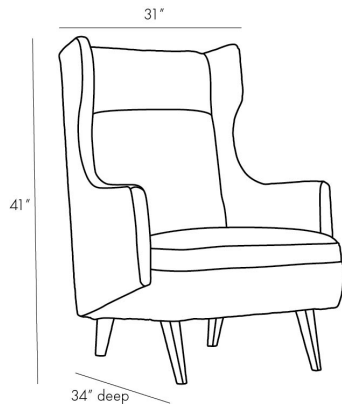

## BUDELLI WING CHAIR CLOUD BOUCLE GREY ASH

8155

H: 41 IN, W: 31 IN, D: 34 IN

Cloud Boucle

Contract Suitable As Is

A wingman for evenings at home, this timeless armchair will become a favorite seat in the house. Ease into the slight incline and comfort of plush cloud boucle cushioning at all angles, and you'll never want to get out. It has looks to boot; unique modern lines, pipe detail and tapered wood legs give this chair class and style

### DIMENSIONS

Arm	H: 24.5 IN, W: 2 IN, D: 12 IN
Back Leg Height	6 IN
Front Leg Height	8 IN
Seat	W: 26 IN, D: 21 IN
Seat Height	17 IN
Seat	W: 26 IN, D: 21 IN